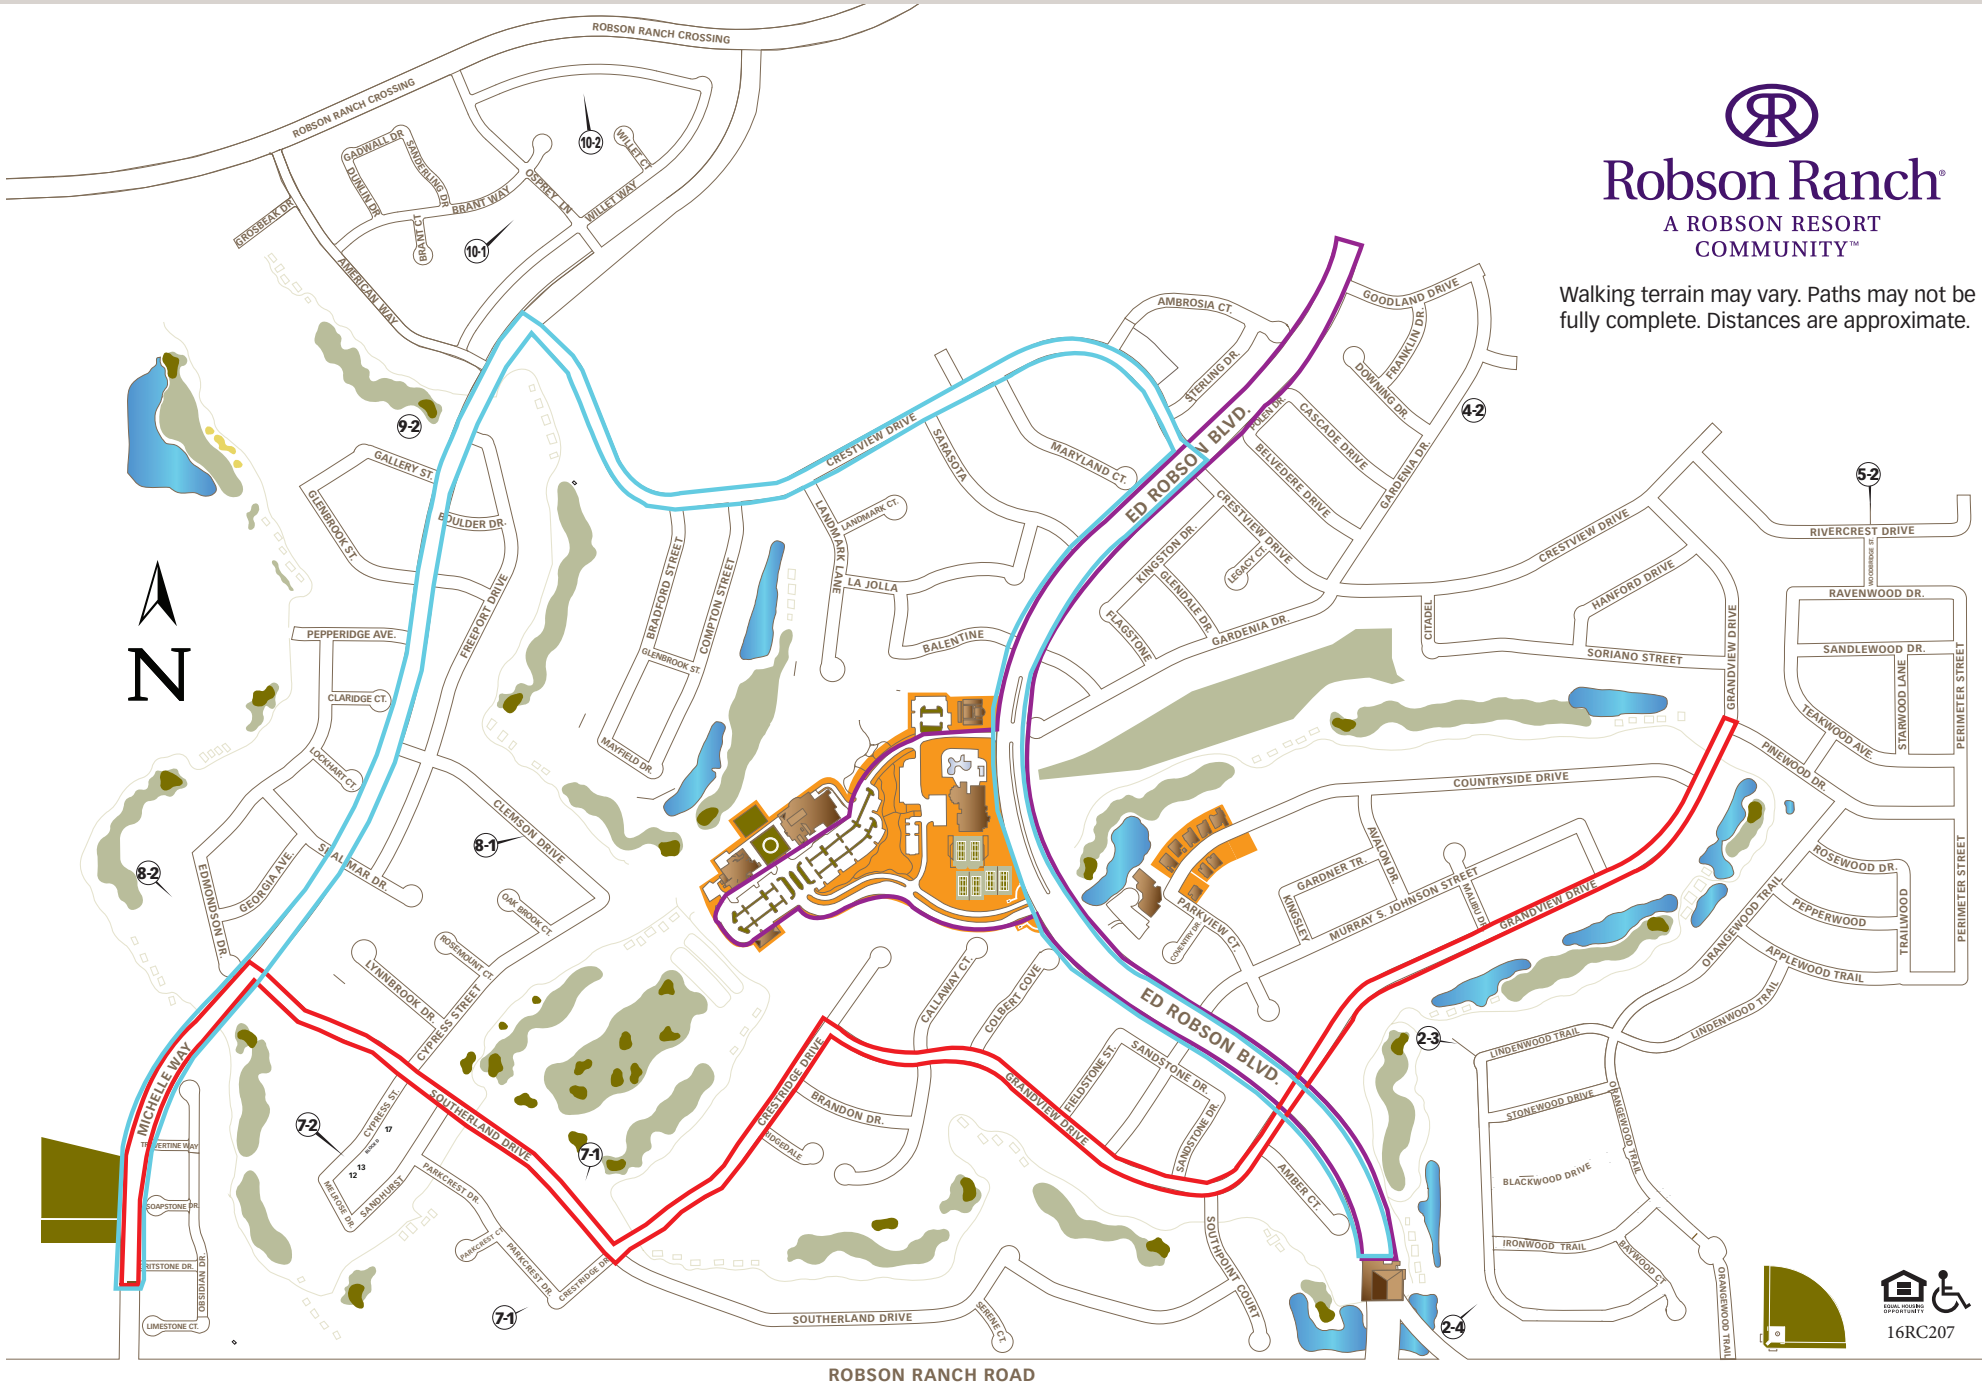

ROBSON RANCH TEXAS – WALKING PATHS

3.1 Miles 4.27 Miles 5.5 Miles

Robson Ranch®

A ROBSON RESORT
COMMUNITY™

Walking terrain may vary. Paths may not be fully complete. Distances are approximate.

16RC207